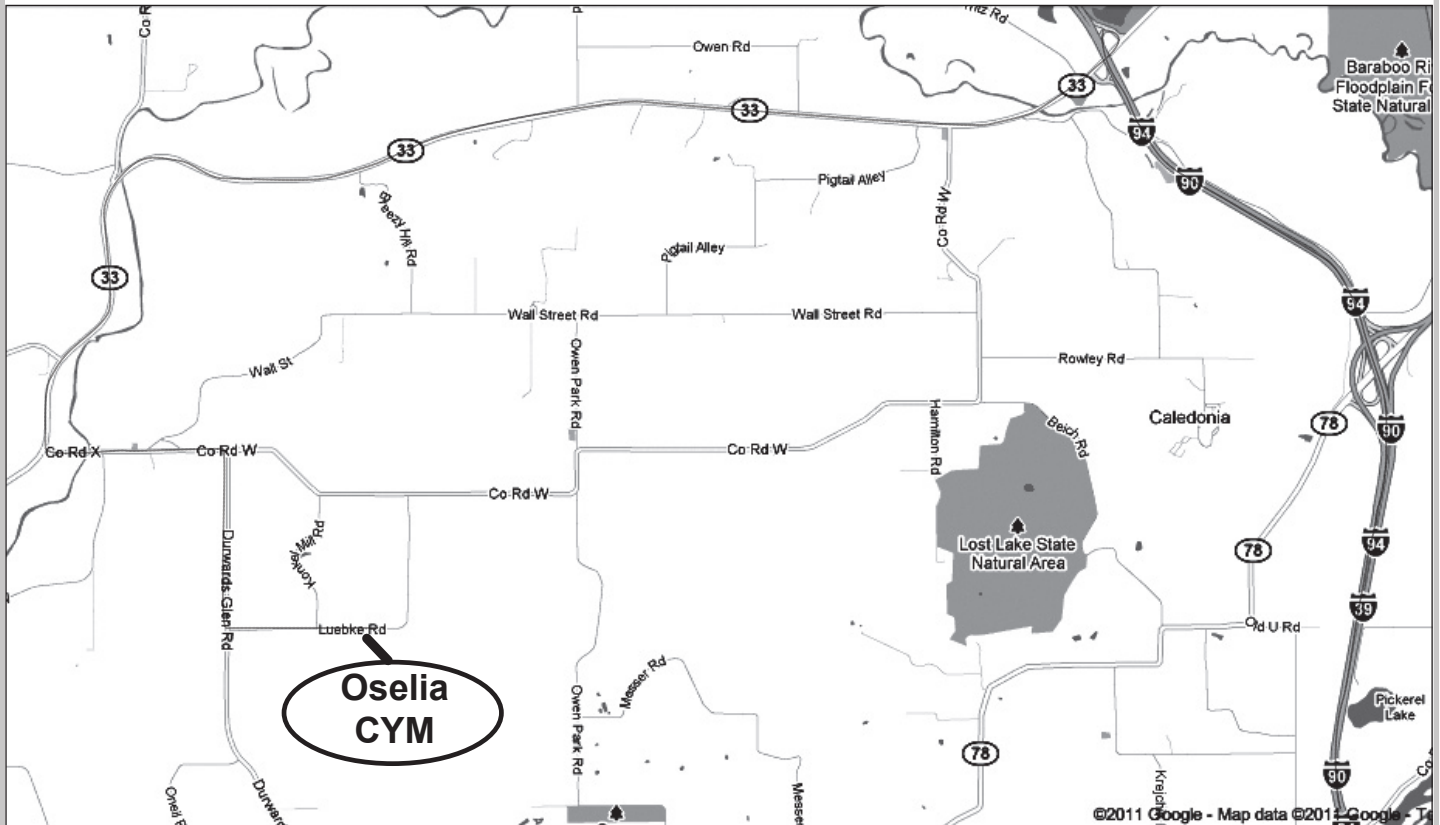

Оселя СУМ в Барабу, Вискансин

Oselia CYM - Baraboo, Wisconsin

- I-90 West (partial toll road)
- Exit 106 for WI-33 toward Portage/Baraboo
- Turn right onto WI-33 W/WI-33 Trunk W
- Turn Left onto County Road X
- Continue straight on Co Rd X
- Turn Right onto Durwards Glen Rd.
- Take the first left onto Luebke Road
- Oselia entrance will be on right at entrance sign